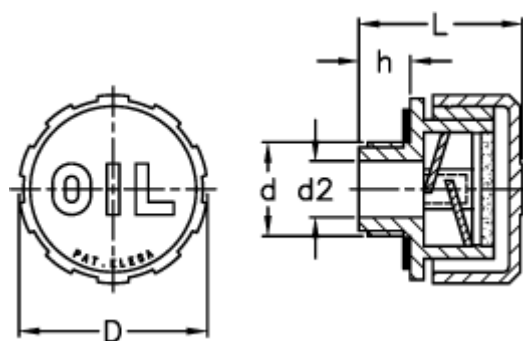

Data Sheet

Article number: 2311054121

Description: E+G Breather plug
SFP.30-1/2+F FIL

Measures

D = 31
d = G 1/2
d2 = 12
h = 9.5
L = 29.5